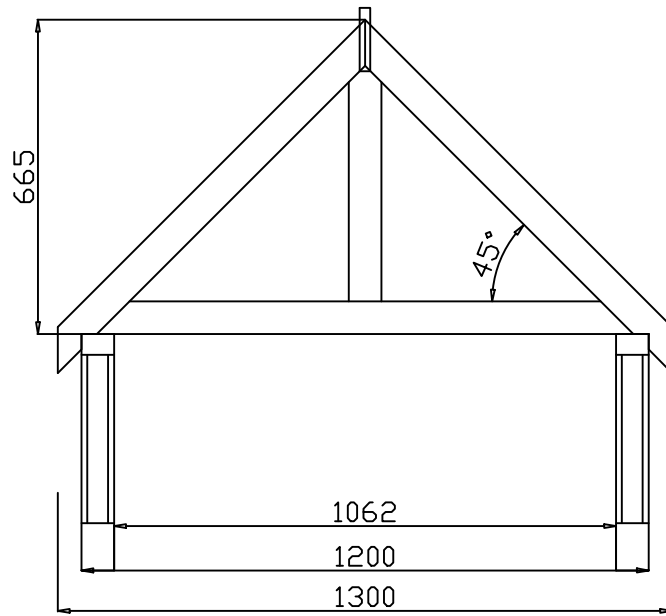

RevNo Revision note Date Signature Checked

Designed by
R.Morris

Signed

Approved by - date

Date
01.03.2010

Scale
1:16

rmjmjoinery.co.uk

Gable Porch Canopy