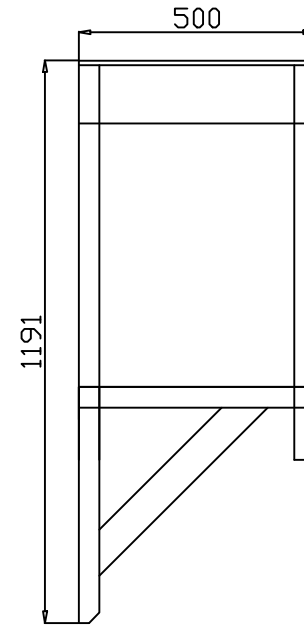

RevNo Revision note Date Signature Checked

Designed by
R.Morris

Signed

Approved by - date

Date
01.03.2010

Scale
1:16

rmjmjoinery.co.uk

Gable Porch Canopy