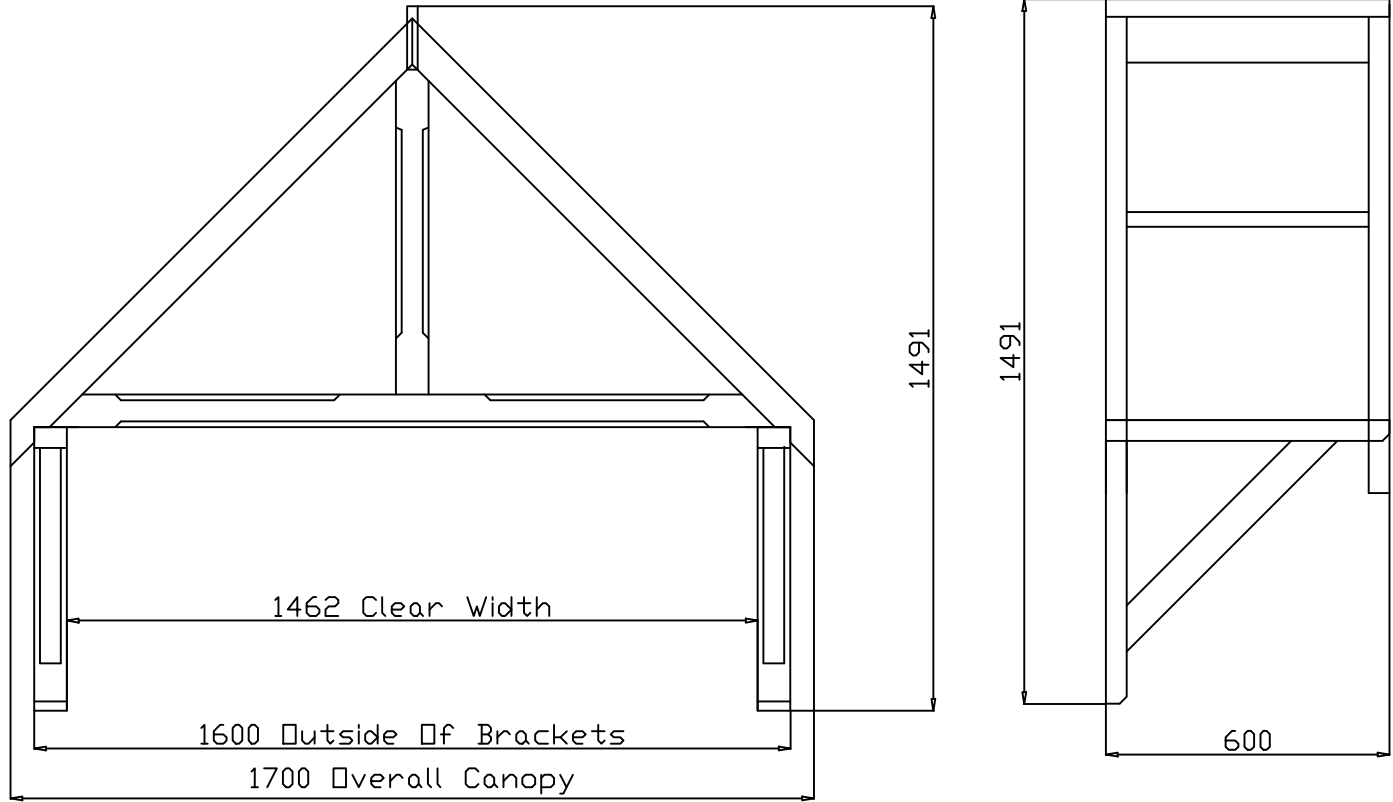

RevNo    Revision note    Date    Signature    Checked

E    UPDATED TO SUIT MANUFACTURING PROCESS    07.08.2010

Designed by R.Morris	Signed	Approved by - date	Date 04.10.2010	Scale 1:16
rmjmjoinery.co.uk		Gable Porch Canopy GPC16KM		Revision    Sheet